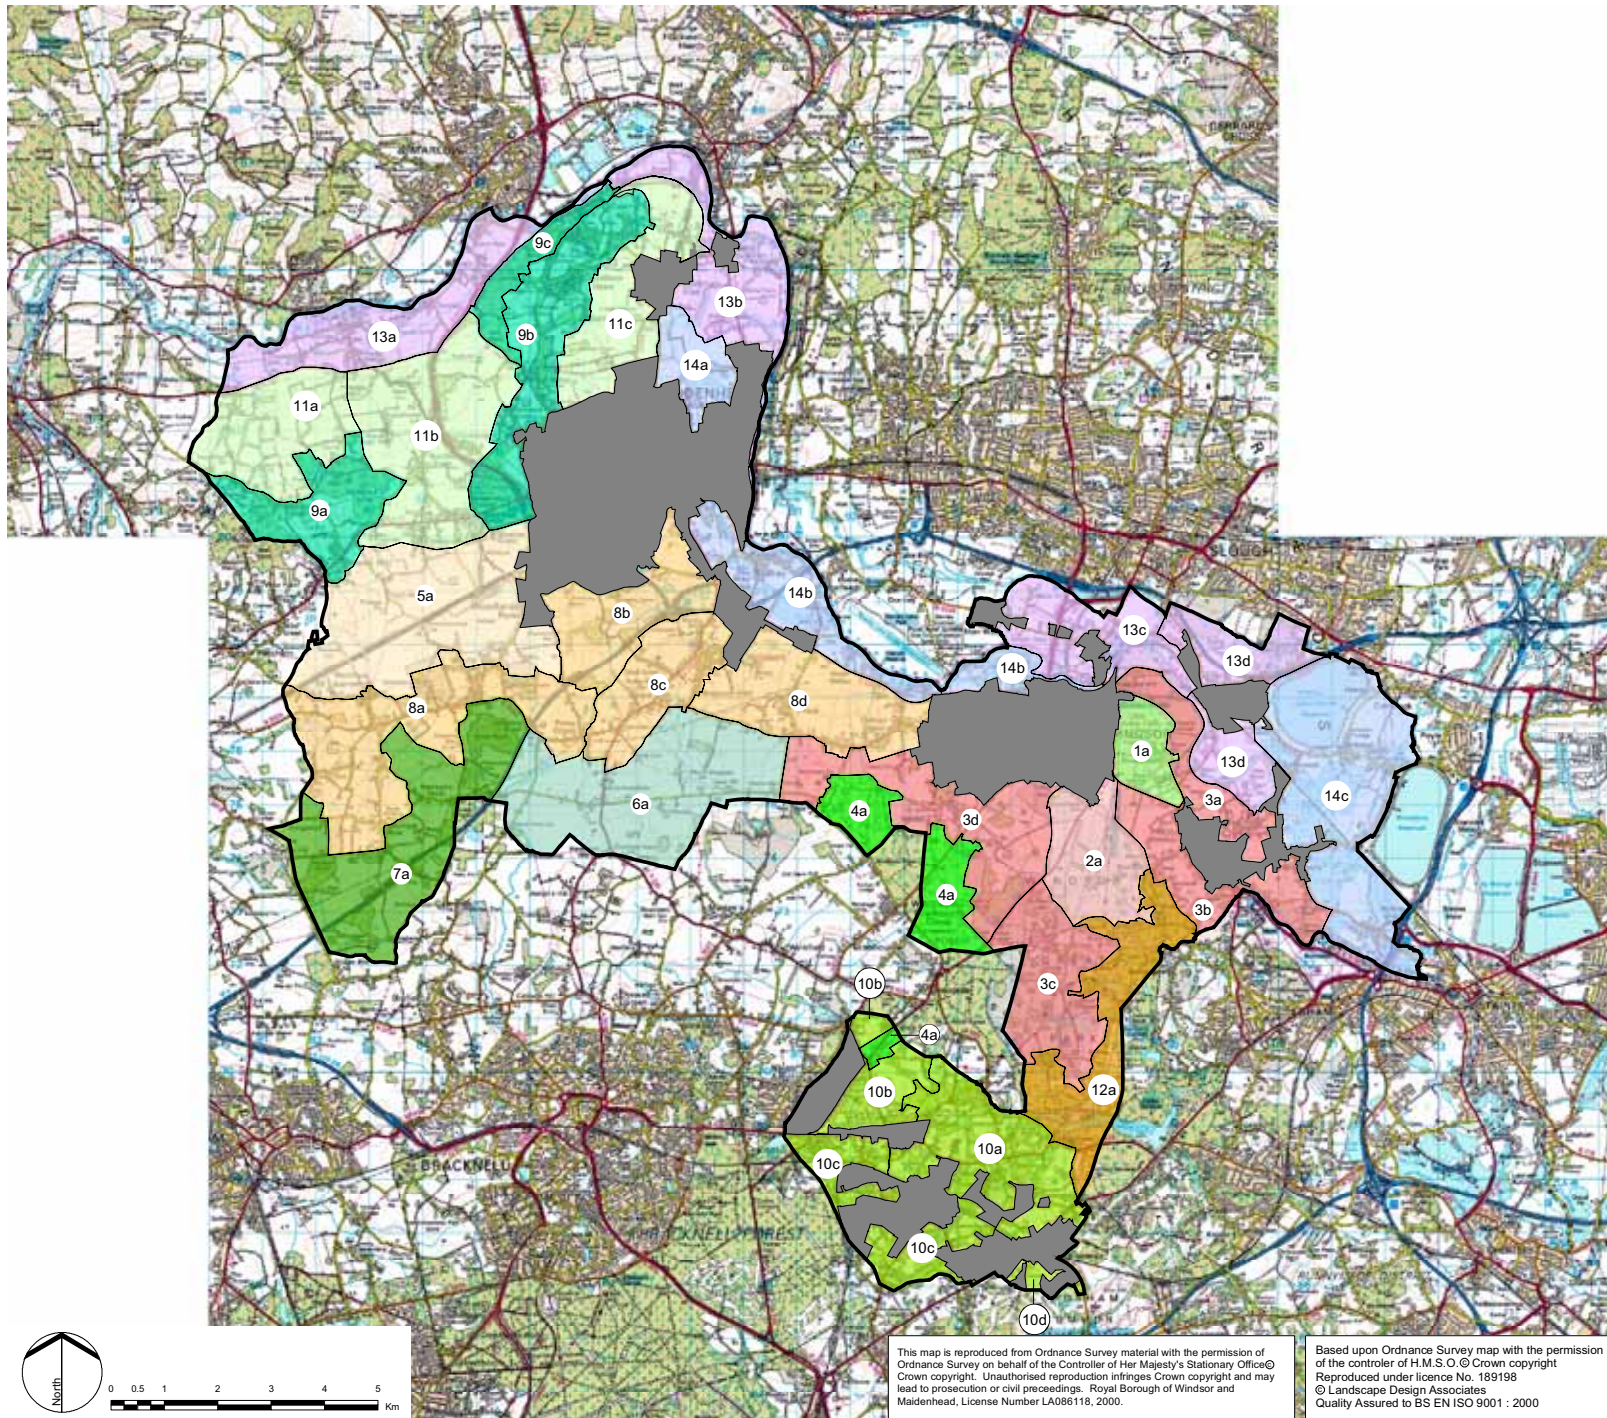

Landscape Character Types and Areas

- Borough Boundary
- Character Area Boundary
1. Estate Parkland
  1A - Windsor Castle
2. Open Parkland
  2A - Windsor Great Park (North)
3. Farmed Parkland
  3A - Windsor Riverside
  3B - Old Windsor
  3C - Windsor Great Park (South)
  3D - Windsor Great Park (West)
4. Wooded Parkland
  4A - Windsor Forest
5. Open Chalk Farmland
  5A - Littlewick Green
6. Open Clay Farmland
  6A - Braywoodside
7. Wooded Clay Farmland
  7A - Shrubok Row
8. Settled Farmed Sands and Clays
  8A - Waltham
  8B - Ockwells
  8C - Holyport
  8D - Ffield and Oakley Green
9. Settled Wooded Chalk Knolls
  9A - Warren Row
  9B - Cookham Dean
  9C - Winter Hill
10. Settled Wooded Sands
  10A - Sunningdale
  10B - Ascot Heath
  10C - South Ascot and South Sunningdale
  10D - Cobham Common
11. Farmed Chalk Slopes
  11A - Rose Hill
  11B - Burchett Green
  11C - Cookham Rise
12. Wooded Heathland
  12A - Windsor Great Park (East)
13. Settled Farmed Floodplain
  13A - Slaham and Hurley
  13B - Cookham
  13C - Eton
  13D - Datchet
14. Settled Developed Floodplain
  14A - Summerleaze
  14B - Bray
  14C - Horton and Wraysbury
- Urban

Figure 3

LANDSCAPE DESIGN ASSOCIATES